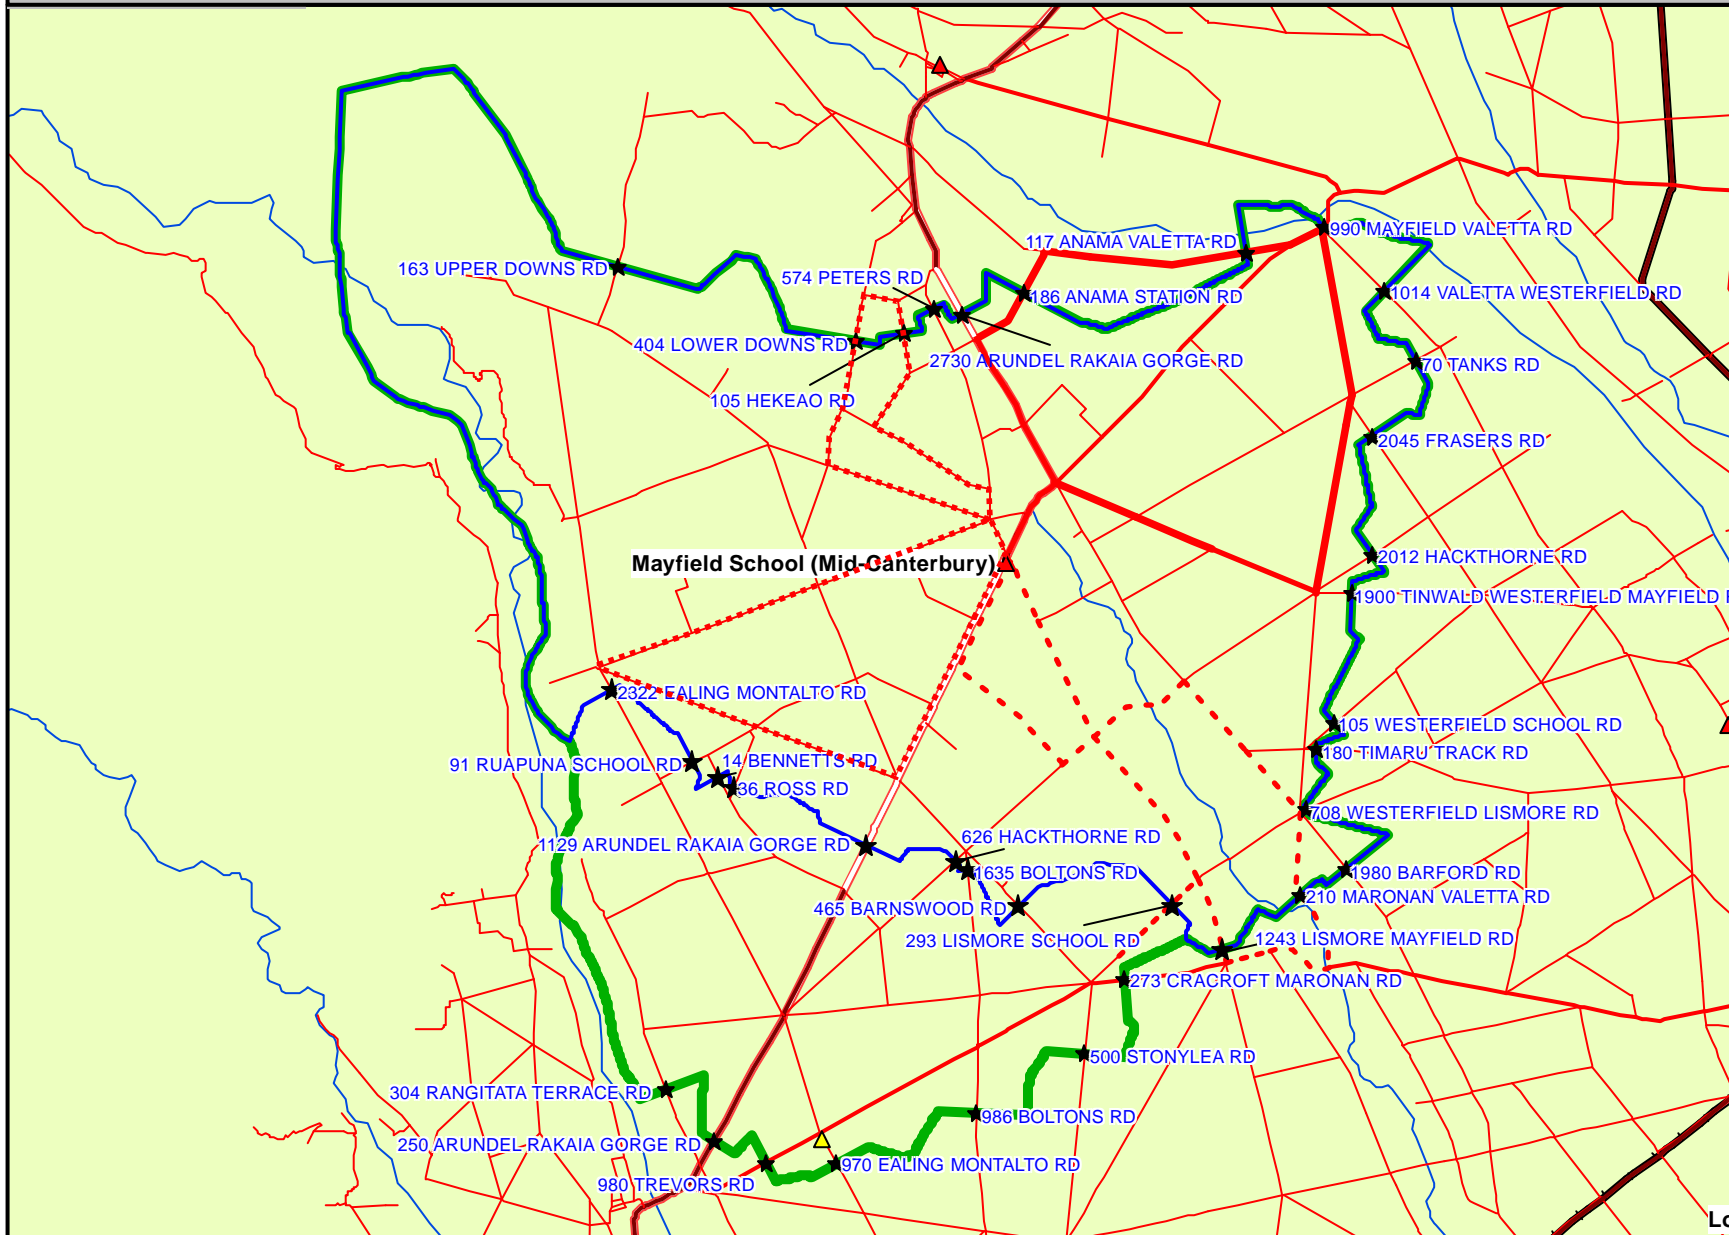

MAYFIELD SCHOOL (Years 1-8)

- TEZ - Years 1-6
- TEZ - Years 7-8
- Roads
- +—+—+— Railway
- River
- Lake
- ▲ School
- 7506 Valetta
- 7685 Lismore
- 7754 Montalto

Term 2 - 2009

Date Printed: 23 January 2009