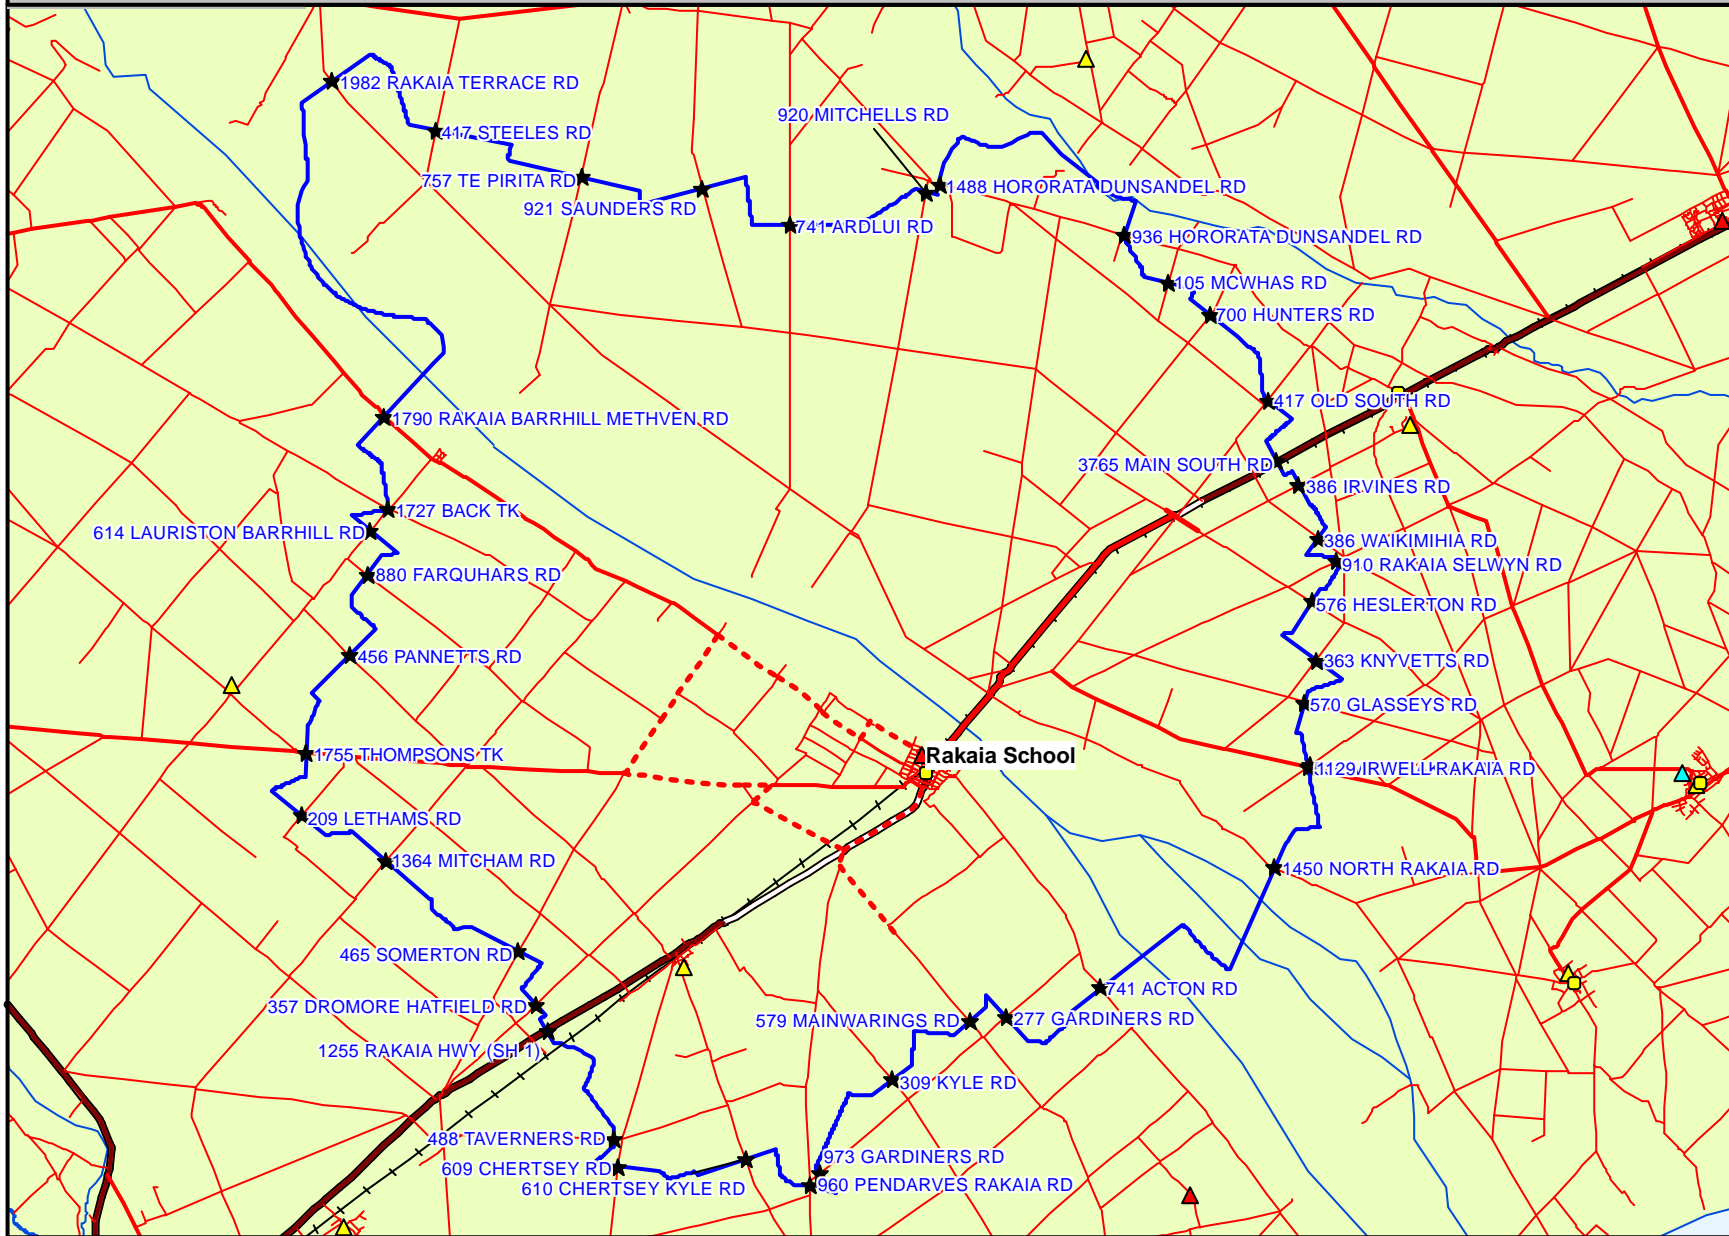

# 3480

-  TEZ
-  Roads
-  Railway
-  River
-  Lake
-  School
-  7678 Overdale
-  7780 Hatfield

Term 2 - 2009

Date Printed: 22 January 2009